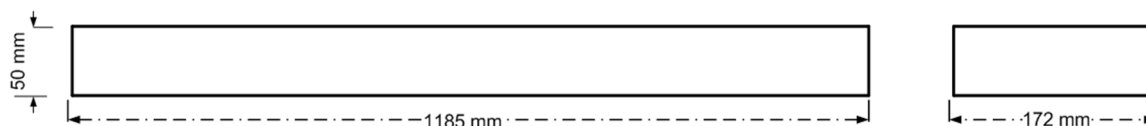

Dimensional Drawing

ELMASCO INDUSTRIES S.A.

Head Office : 44 K. Palama, 14343 N. Chalkidona, Athens, Greece

Production Plant : Ag. Adrianos, 21100 Nafplio, Greece

Email: elmasco@elmasco.eu

Tel : +30 210 2583100

Fax: +30 210 2583107